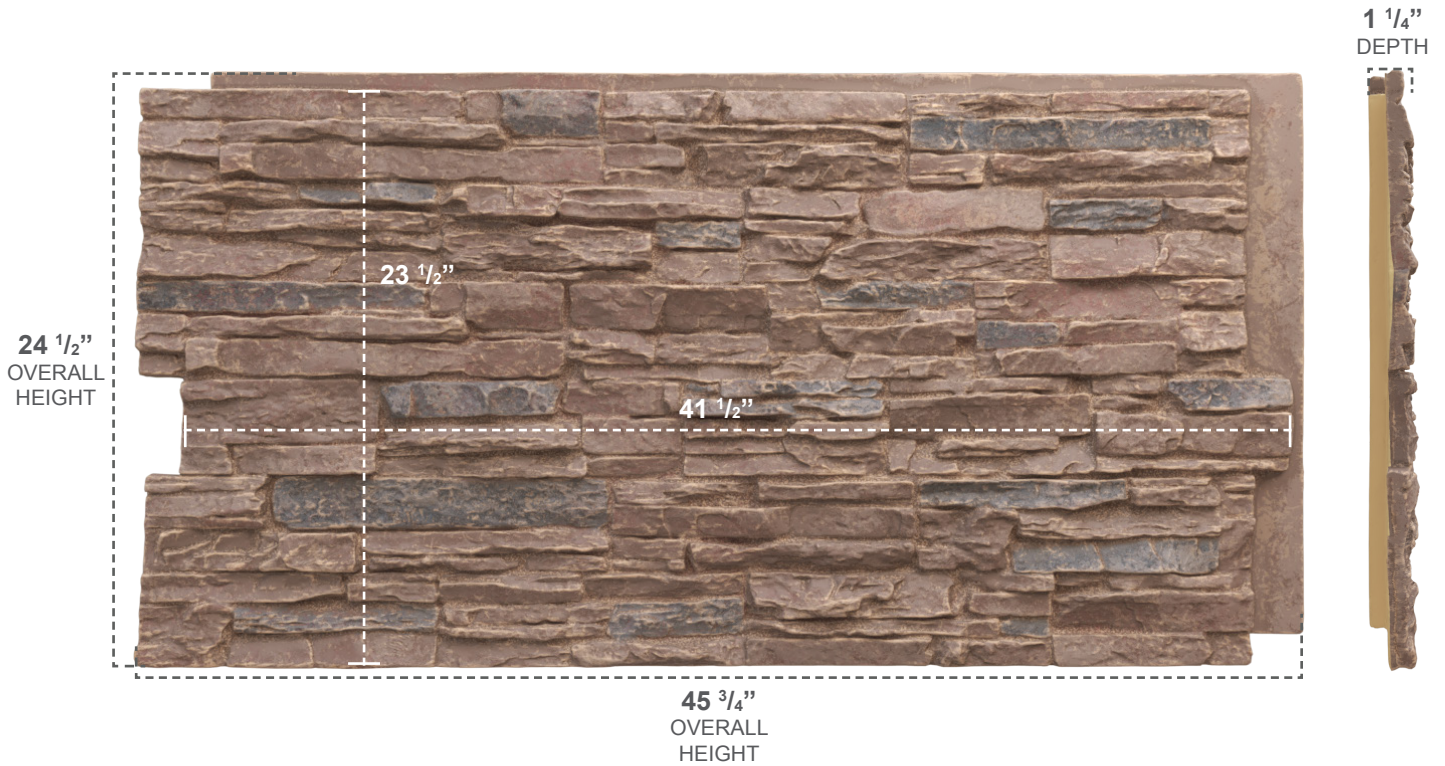

STONEWALL FAUX STONE PANELS

CANYON RIDGE

COLOR	WIDTH	HEIGHT	DEPTH
ORCHARD CLIFF	45 3/4"	24 1/2"	1 1/4"

OTHER FINISH OPTIONS

CANYON BROWN

COLFAX

SANDSTONE

SLATE GRAY

SMOKEY RIDGE

.....
OVER 20 MORE
OPTIONS TO
CHOOSE FROM